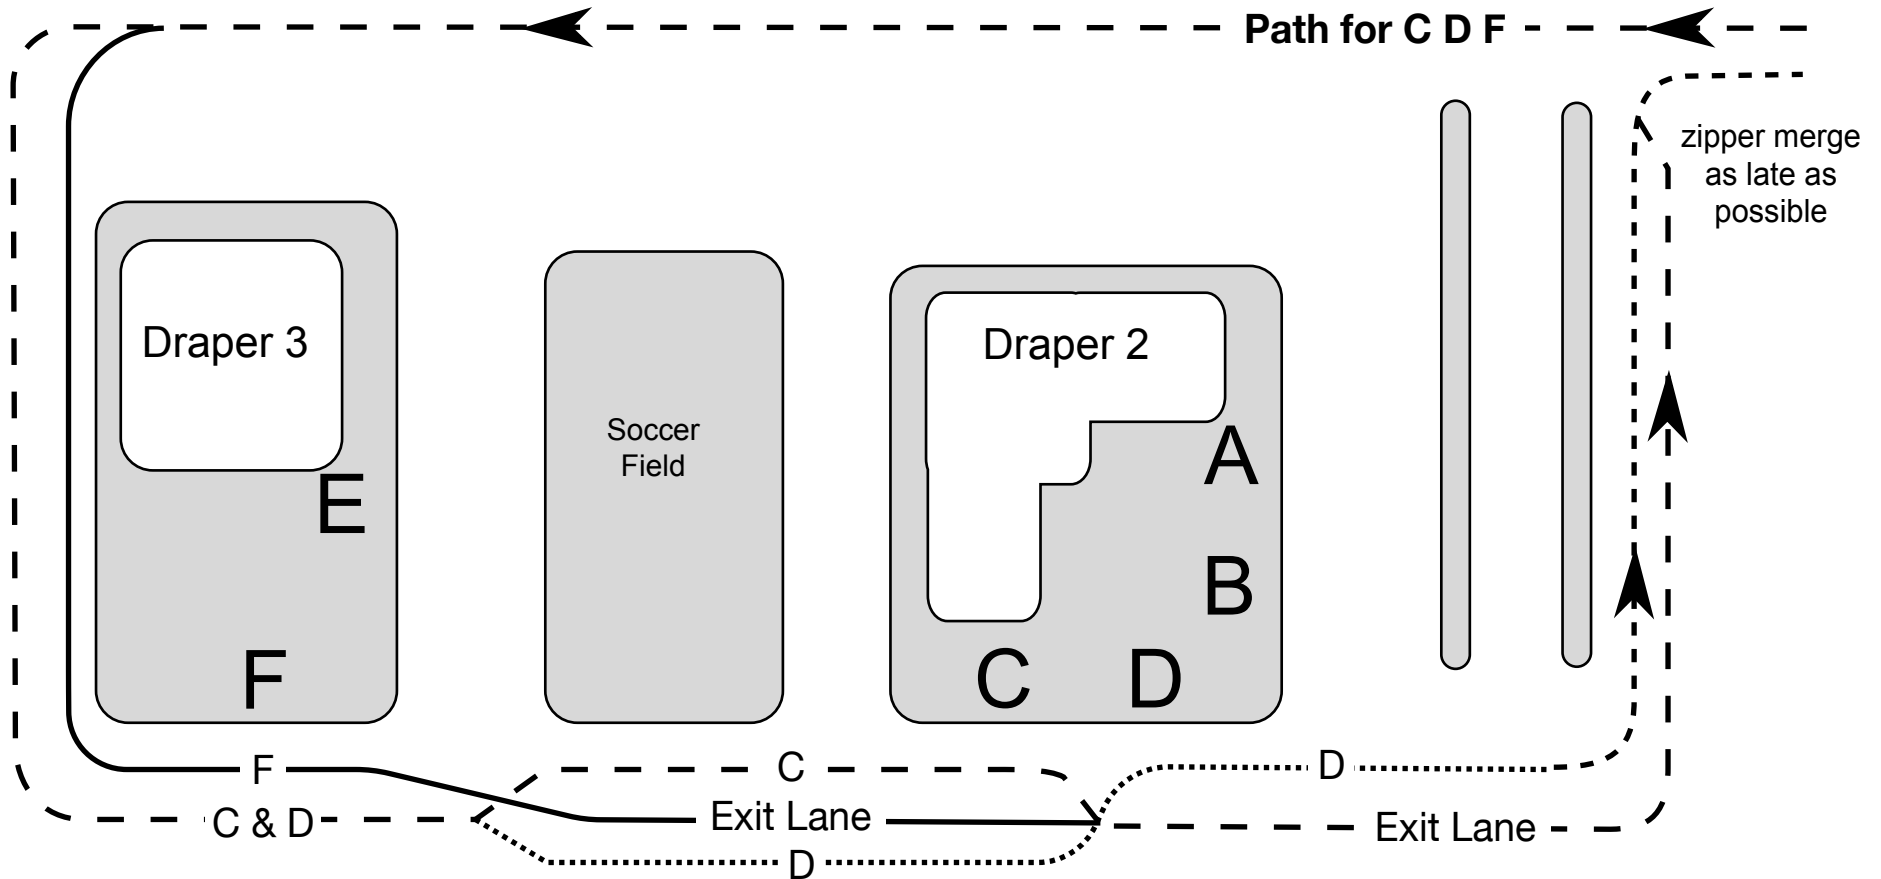

Afternoon Pick Up Map

C D F

Monday, Tuesday, Friday
Earliest Arrival Times:

Purple - 2:50 pm
Yellow - 3:15 pm
Blue - 3:30 pm
Red - 3:45 pm

Wednesday, Thursday
Earliest Arrival Times:

Purple - 1:50 pm
Yellow - 2:15 pm
Blue - 2:30 pm
Red - 2:45 pm

- * If you have Elementary and Secondary students, first pick up the Secondary students at curb F, then pick up Elementary students on curb C/D.
- * Please do not arrive before your scheduled time. You can come later, but do not come earlier!
- * Please do not use cell phones during drop off or pick up.